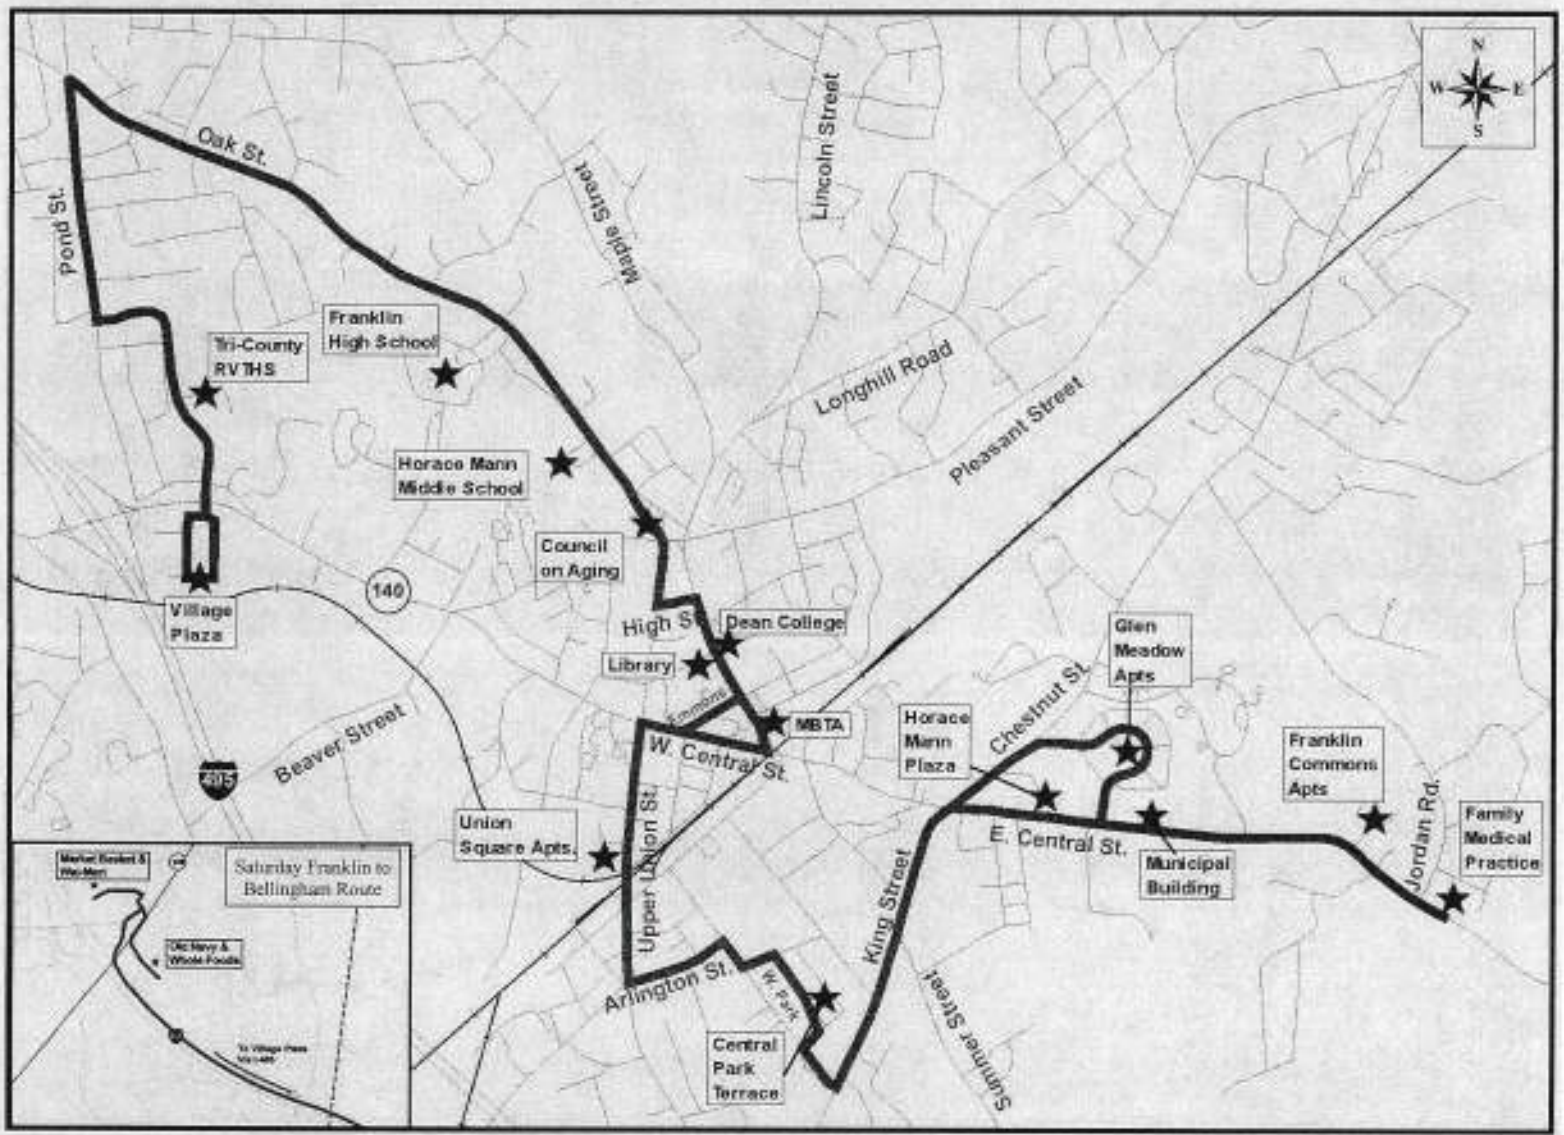

FARE INFORMATION:

Exact Fare Required

Cash Fares

Regular	$1.00
Elderly (age 60+)	$ .50
Disabled/Medicare Cards	$ .50
Students (up to high school)	$ .50
Children (6 & under, with adult) ...	Free

FOR MORE INFORMATION ABOUT FAB SERVICE:

800.698.7676 (Klessing Transit)
www.gatra.org

GATRA